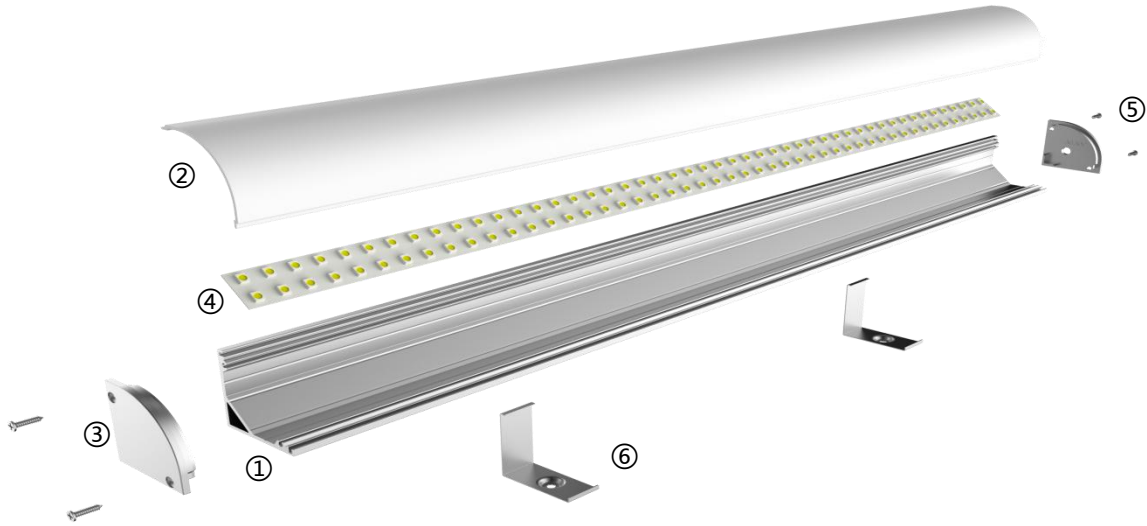

Specification

Integrated Furniture Lighting

LG3030C

LG3030C

Features

DLS1.0, a special local auxiliary lighting system, can be widely used in various interior decoration scenarios and local light spaces. A touch of auxiliary decorative lighting in addition to the basic lighting creates different atmospheres and visual enjoyment.

Embellish life with light that follows you whenever you go.

- 1、 “Dots-free”lighting
Perfect homogenous lighting.
- 2、 Various diffuser options
Several options of diffusers, In various shapes and light distribution plans Complete with everything needed
- 3、 “Two” end caps
Two options of end cap for two ways of wire outgoing, Close-fitting design without screws makes installation much easier
- 4、 Various installation methods
A wide range of installation accessories wider applications
- 5、 “One” cut,
Consistent length between diffuser and profile
- 6、 Smart control for unlimited possibilities
Perfectly match the profiles like customized, Control by hand sweep or touching

Details

Standard Configuration

Picture	Item	Parameter
	①Profile	Material: AL6063-T5 Profile weight: 0.775kg/2.5m Size: L2500*W30*H30mm Surface processing: Anodizing
	②Cover	Type: Frosted diffuse Material: PC Light transmittance : 85% Size : L2500*W28.9*H28.9mm (shrink) 0.8mm/m when the temperature rises (drops) 10°C.
	③End caps	Size : L30*W30*H5mm

Optional Accessories

Picture	Item	Parameter
	④FPC strip D6280-24V-10mm	Material : FPC , CCT : 2700/3000/4000/6000K ; Ra > 90; Voltage:24V ; Power : 15W/m ; Lumen : 1508Lm/m ; PCB width : 10mm ; Minimum cut : 50mm ;
	⑤End cap with hole	Size : L30*W30*H5mm
	⑥clips	Size : L31*W31*H14mm