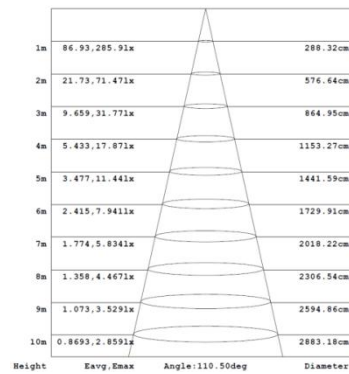

Details

Standard Configuration

Picture	Item	Parameter
	①Profile	Material: AL6063-T5 Profile weight: 0.775kg/2.5m Size: L2500*W30*H30mm Surface processing: Anodizing
	②Cover	Type: Frosted diffuse Material: PC Light transmittance : 85% Size : L2500*W28.9*H28.9mm (shrink) 0.8mm/m when the temperature rises (drops) 10°C.
	③End caps	Size : L30*W30*H5mm

Optional Accessories

Picture	Item	Parameter
	④FPC strip D6280-24V-10mm	Material : FPC , CCT : 2700/3000/4000/6000K ; Ra > 90; Voltage:24V ; Power : 15W/m ; Lumen : 1508Lm/m ; PCB width : 10mm ; Minimum cut : 50mm ;
	⑤End cap with hole	Size : L30*W30*H5mm
	⑥clips	Size : L31*W31*H14mm

Optical Parameter

The testing result of 1M luminaire (with " D6280-24V-10mm " and diffuser)

Package

Mode 1 :

Mode 2 :

Components	Packaging material	Size(mm)	NW(kg)	GW(kg)	Content
Single piece	Hat box	2580*52*43mm	1.05	2.24	1pcs/box
Whole bundle	Hat box	2580*250*165mm	12.6	28.88	12pcs/box
Whole box packaging	Paper box	2580*95*100mm	4.2	7.2	4pcs/box