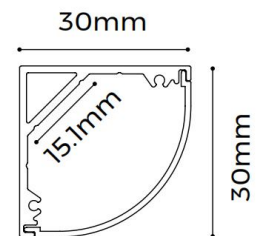

Details

Standard Configuration

Picture	Item	Parameter
	①Profile	Material: AL6063-T5 Profile weight: 0.775kg/2.5m Size: L2500*W30*H30mm Surface processing: Anodizing
	②Cover	Type: Frosted diffuse Material: PC Light transmittance : 85% Size : L2500*W28.9*H28.9mm (shrink) 0.8mm/m when the temperature rises (drops) 10°C.
	③End caps	Size : L30*W30*H5mm

Optional Accessories

Picture	Item	Parameter
	④FPC strip D6280-24V-10mm	Material : FPC , CCT : 2700/3000/4000/6000K ; Ra > 90; Voltage:24V ; Power : 15W/m ; Lumen : 1508Lm/m ; PCB width : 10mm ; Minimum cut : 50mm ;
	⑤End cap with hole	Size : L30*W30*H5mm
	⑥clips	Size : L31*W31*H14mm

Optical Parameter

The testing result of 1M luminaire (with " D6280-24V-10mm " and diffuser)

Package

Mode 1 :

Mode 2 :

Components	Packaging material	Size(mm)	NW(kg)	GW(kg)	Content
Single piece	Hat box	2580*52*43mm	1.05	2.24	1pcs/box
Whole bundle	Hat box	2580*250*165mm	12.6	28.88	12pcs/box
Whole box packaging	Paper box	2580*95*100mm	4.2	7.2	4pcs/box