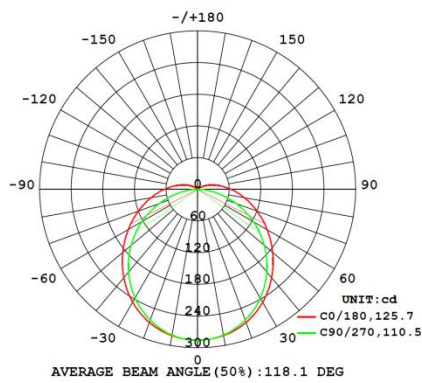

Details

Standard Configuration

Picture	Item	Parameter
	①Profile	Material: AL6063-T5 Profile weight: 0.775kg/2.5m Size: L2500*W30*H30mm Surface processing: Anodizing
	②Cover	Type: Frosted diffuse Material: PC Light transmittance : 85% Size : L2500*W28.9*H28.9mm (shrink) 0.8mm/m when the temperature rises (drops) 10°C.
	③End caps	Size : L30*W30*H5mm

Optional Accessories

Picture	Item	Parameter
	④FPC strip D6280-24V-10mm	Material : FPC , CCT : 2700/3000/4000/6000K ; Ra > 90; Voltage:24V ; Power : 15W/m ; Lumen : 1508Lm/m ; PCB width : 10mm ; Minimum cut : 50mm ;
	⑤End cap with hole	Size : L30*W30*H5mm
	⑥clips	Size : L31*W31*H14mm

Optical Parameter

The testing result of 1M luminaire (with " D6280-24V-10mm " and diffuser)

Package

Mode 1 :

Mode 2 :

Components	Packaging material	Size(mm)	NW(kg)	GW(kg)	Content
Single piece	Hat box	2580*52*43mm	1.05	2.24	1pcs/box
Whole bundle	Hat box	2580*250*165mm	12.6	28.88	12pcs/box
Whole box packaging	Paper box	2580*95*100mm	4.2	7.2	4pcs/box