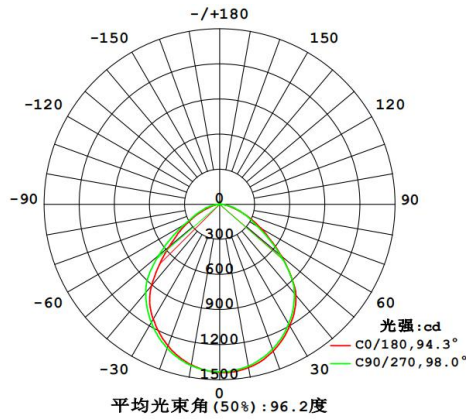

Specification

LS60

- AL6063-T5 aluminum profile with high-quality surface treatment process, multiple colors optional, such as black, white, silver etc.
- High light efficacy design, up to 125 lm/W.
- Five standard corner styles options (L-type, X-type, T-type), realize free splicing in three-dimensional and plane.
- Multiple optical styles optional(diffuser, microprism, grating 12°/24°/38°, asymmetric , double asymmetric), meet the needs of multiple applications.

Optical & electronic data :

								
	Diffuser	Microprism	Louven	Grating 12°	Grating 24°	Grating 38°	Asymmetric	Double asymmetric
1200mm	37W/3885LM	37W/3300LM	38W/2600LM	30W/2850LM	30W/3000LM	30W/2700LM	27W/3100LM	27W/3500LM
2400mm	68W/7150LM	68W/6120LM	/	/	/	/	/	/

Remark :
 1、 the tolerance of output data can be vary up to 10%;
 2、 the output data is typical value;

1.2m luminaire with Diffuser

1.2m luminaire with Microprism

1.2m luminaire with Louven

1.2m luminaire with Grating 12°

1.2m luminaire with Grating 24°

1.2m luminaire with Grating 38°

1.2m luminaire with Asymmetric

1.2m luminaire with Double Asymmetric

Description about label information :

LLS-LH25		sel LIGHTING
Luminous flux(up): 3850LM Luminous flux(down): 5000LM Power(Typ): 40W/M CCT: 6500K CRI: >80 Input voltage: 24VDC	Type: Luminaire Part NO: LLS-LH25FPXB2400-F40W8X-DC SO: NO: Color: Black Cover type: Microprism Size: 25x100x2413mm Date:	
Terminal block not included. Installation must be performed by a qualified person.		