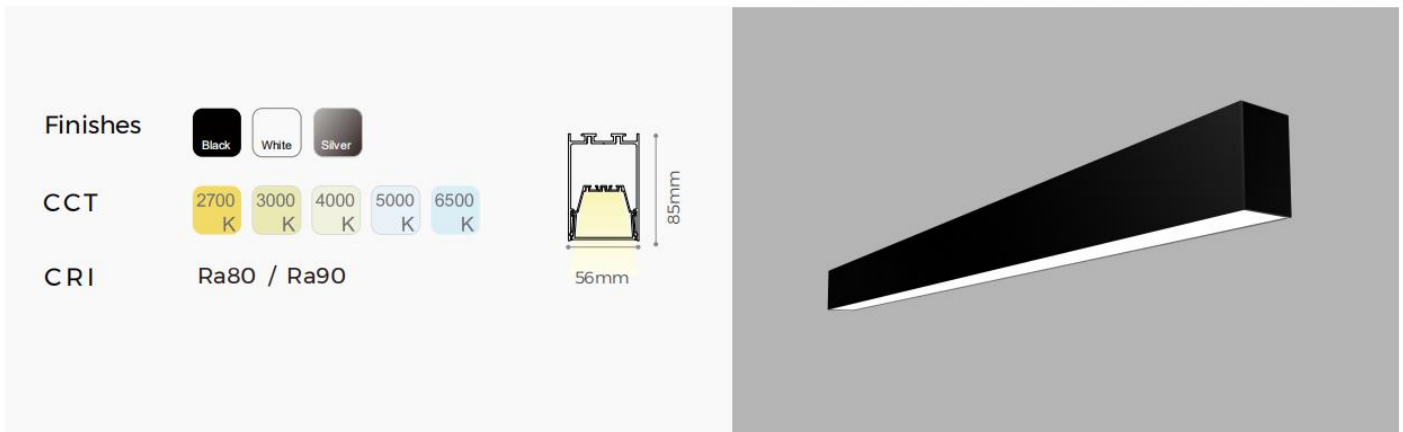

Specification

LS60

- AL6063-T5 aluminum profile with high-quality surface treatment process, multiple colors optional, such as black, white, silver etc.
- High light efficacy design, up to 125 lm/W.
- Five standard corner styles options (L-type, X-type, T-type), realize free splicing in three-dimensional and plane.
- Multiple optical styles optional(diffuser, microprism, grating 12°/24°/38°, asymmetric , double asymmetric), meet the needs of multiple applications.

1.2m luminaire with Grating 24°

1.2m luminaire with Grating 38°

1.2m luminaire with Asymmetric

1.2m luminaire with Double Asymmetric

Description about label information :

LLS-LH25		sel LIGHTING
Luminous flux(up): 3850LM Luminous flux(down): 5000LM Power(Typ): 40W/M CCT: 6500K CRI: >80 Input voltage: 24VDC	Type: Luminaire Part NO: LLS-LH25FPXB2400-F40W8X-DC SO: NO: Color: Black Cover type: Microprism Size: 25x100x2413mm Date:	
Terminal block not included. Installation must be performed by a qualified person.		

Ordering code :

Category	Series	Section Size	Diffuser Shape	Diffuser Nature	Carrier Style	Profile Color	End Cap Style	Length	Light Source Type	Light Source Power	CCT	CRI	Power Type	Package	Label Type	
Stylish Lighting system	LLS - Pendant	LS 60	Flat	F	Diffuser D	NO Carrier X	Silver S	Holeless end cap S	1200MM	Constant Current strip T	68W 68	>80 8	0-10V Dimming	B -	SE L L	
			Lens	L	Micro-prism P	Carrier F	Black B	2400MM	3000K WW						>90 9	Customized S
			Grating	G	12" E		White W		4000K NW							
			Lowen	B	24" F				5000K DW							
					38" H				6500K W							
			Transparent T													