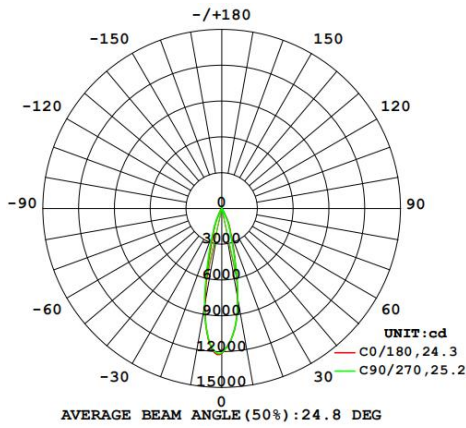

Specification

LS60

- AL6063-T5 aluminum profile with high-quality surface treatment process, multiple colors optional, such as black, white, silver etc.
- High light efficacy design, up to 125 lm/W.
- Five standard corner styles options (L-type, X-type, T-type), realize free splicing in three-dimensional and plane.
- Multiple optical styles optional(diffuser, microprism, grating 12°/24°/38°, asymmetric , double asymmetric), meet the needs of multiple applications.

Optical & electronic data :

								
	Diffuser	Microprism	Louven	Grating 12°	Grating 24°	Grating 38°	Asymmetric	Double asymmetric
1200mm	37W/3885LM	37W/3300LM	38W/2600LM	30W/2850LM	30W/3000LM	30W/2700LM	27W/3100LM	27W/3500LM
2400mm	68W/7150LM	68W/6120LM	/	/	/	/	/	/

Remark :
 1、 the tolerance of output data can be vary up to 10%;
 2、 the output data is typical value;

1.2m luminaire with Diffuser

1.2m luminaire with Microprism

1.2m luminaire with Louven

1.2m luminaire with Grating 12°

1.2m luminaire with Grating 24°

1.2m luminaire with Grating 38°

1.2m luminaire with Asymmetric

1.2m luminaire with Double Asymmetric

Description about label information :

LLS-LH25		sel LIGHTING
Luminous flux(up): 3850LM Luminous flux(down): 5000LM Power(Typ): 40W/M CCT: 6500K CRI: >80 Input voltage: 24VDC	Type: Luminaire Part NO: LLS-LH25FPXB2400-F40W8X-DC SO: NO: Color: Black Cover type: Microprism Size: 25x100x2413mm Date:	
Terminal block not included. Installation must be performed by a qualified person.		