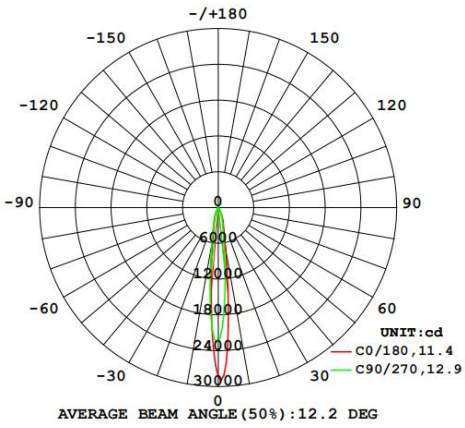

Specification

LS60

- AL6063-T5 aluminum profile with high-quality surface treatment process, multiple colors optional, such as black, white, silver etc.
- High light efficacy design, up to 125 lm/W.
- Five standard corner styles options (L-type, X-type, T-type), realize free splicing in three-dimensional and plane.
- Multiple optical styles optional(diffuser, microprism, grating 12°/24°/38°, asymmetric , double asymmetric), meet the needs of multiple applications.

Optical & electronic data :

								
	Diffuser	Microprism	Louven	Grating 12°	Grating 24°	Grating 38°	Asymmetric	Double asymmetric
1200mm	37W/3885LM	37W/3300LM	38W/2600LM	30W/2850LM	30W/3000LM	30W/2700LM	27W/3100LM	27W/3500LM
2400mm	68W/7150LM	68W/6120LM	/	/	/	/	/	/

Remark :
 1、 the tolerance of output data can be vary up to 10%;
 2、 the output data is typical value;

1.2m luminaire with Diffuser

1.2m luminaire with Microprism

1.2m luminaire with Louven

1.2m luminaire with Grating 12°

1.2m luminaire with Grating 24°

1.2m luminaire with Grating 38°

1.2m luminaire with Asymmetric

1.2m luminaire with Double Asymmetric

Description about label information :

LLS-LH25		sel LIGHTING
Luminous flux(up): 3850LM Luminous flux(down): 5000LM Power(Typ): 40W/M CCT: 6500K CRI: >80 Input voltage: 24VDC	Type: Luminaire Part NO: LLS-LH25FPXB2400-F40W8X-DC SO: NO: Color: Black Cover type: Microprism Size: 25x100x2413mm Date:	
Terminal block not included. Installation must be performed by a qualified person.		