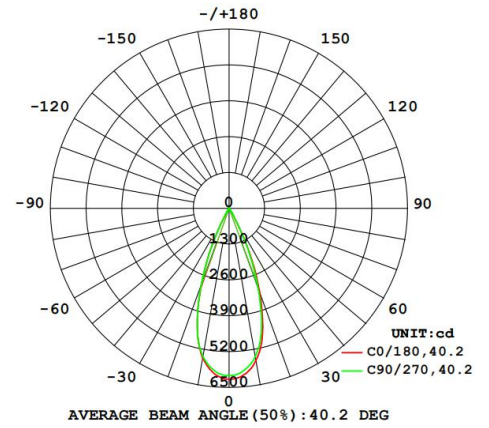

Specification

LS60

- AL6063-T5 aluminum profile with high-quality surface treatment process, multiple colors optional, such as black, white, silver etc.
- High light efficacy design, up to 125 lm/W.
- Five standard corner styles options (L-type, X-type, T-type), realize free splicing in three-dimensional and plane.
- Multiple optical styles optional(diffuser, microprism, grating 12°/24°/38°, asymmetric , double asymmetric), meet the needs of multiple applications.

Optical & electronic data :

								
	Diffuser	Microprism	Louven	Grating 12°	Grating 24°	Grating 38°	Asymmetric	Double asymmetric
1200mm	37W/3885LM	37W/3300LM	38W/2600LM	30W/2850LM	30W/3000LM	30W/2700LM	27W/3100LM	27W/3500LM
2400mm	68W/7150LM	68W/6120LM	/	/	/	/	/	/

Remark :
 1、 the tolerance of output data can be vary up to 10%;
 2、 the output data is typical value;

1.2m luminaire with Diffuser

1.2m luminaire with Microprism

1.2m luminaire with Louven

1.2m luminaire with Grating 12°

1.2m luminaire with Grating 24°

1.2m luminaire with Grating 38°

1.2m luminaire with Asymmetric

1.2m luminaire with Double Asymmetric

Description about label information :

LLS-LH25		sel LIGHTING
Luminous flux(up): 3850LM Luminous flux(down): 5000LM Power(Typ): 40W/M CCT: 6500K CRI: >80 Input voltage: 24VDC	Type: Luminaire Part NO: LLS-LH25FPXB2400-F40W8X-DC SO: NO: Color: Black Cover type: Microprism Size: 25x100x2413mm Date:	
Terminal block not included. Installation must be performed by a qualified person.		