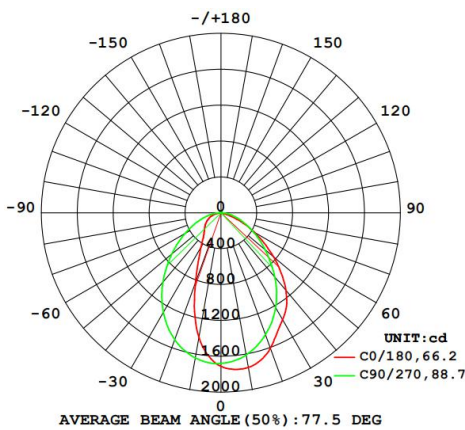

1.2m luminaire with Asymmetric