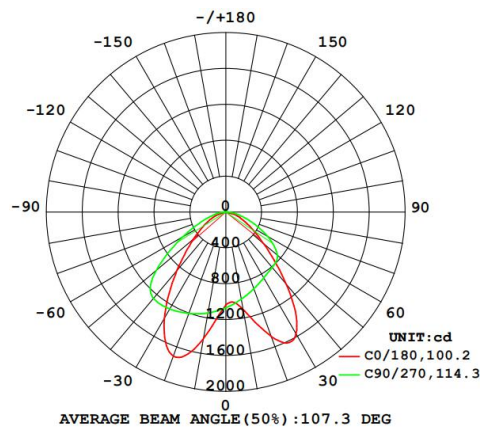

Specification

LS60

- AL6063-T5 aluminum profile with high-quality surface treatment process, multiple colors optional, such as black, white, silver etc.
- High light efficacy design, up to 125 lm/W.
- Five standard corner styles options (L-type, X-type, T-type), realize free splicing in three-dimensional and plane.
- Multiple optical styles optional(diffuser, microprism, grating 12°/24°/38°, asymmetric , double asymmetric), meet the needs of multiple applications.

Optical & electronic data :

								
	Diffuser	Microprism	Louven	Grating 12°	Grating 24°	Grating 38°	Asymmetric	Double asymmetric
1200mm	37W/3885LM	37W/3300LM	38W/2600LM	30W/2850LM	30W/3000LM	30W/2700LM	27W/3100LM	27W/3500LM
2400mm	68W/7150LM	68W/6120LM	/	/	/	/	/	/

Remark :
 1、 the tolerance of output data can be vary up to 10%;
 2、 the output data is typical value;

1.2m luminaire with Diffuser

1.2m luminaire with Microprism

1.2m luminaire with Louven

1.2m luminaire with Grating 12°

1.2m luminaire with Grating 24°

1.2m luminaire with Grating 38°

1.2m luminaire with Asymmetric

1.2m luminaire with Double Asymmetric

Description about label information :

LLS-LH25		sel LIGHTING
Luminous flux(up): 3850LM Luminous flux(down): 5000LM Power(Typ): 40W/M CCT: 6500K CRI: >80 Input voltage: 24VDC	Type: Luminaire Part NO: LLS-LH25FPXB2400-F40W8X-DC SO: NO: Color: Black Cover type: Microprism Size: 25x100x2413mm Date:	
Terminal block not included. Installation must be performed by a qualified person.		