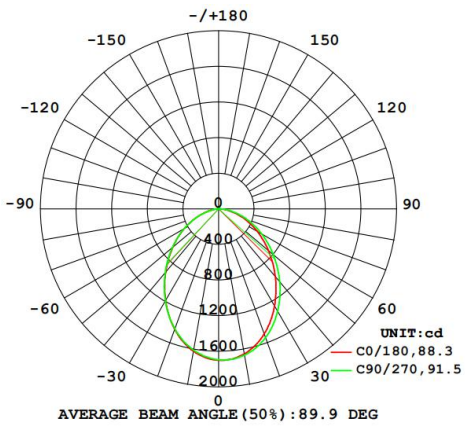

Specification

LS60

- AL6063-T5 aluminum profile with high-quality surface treatment process, multiple colors optional, such as black, white, silver etc.
- High light efficacy design, up to 125 lm/W.
- Five standard corner styles options (L-type, X-type, T-type), realize free splicing in three-dimensional and plane.
- Multiple optical styles optional(diffuser, microprism, grating 12°/24°/38°, asymmetric , double asymmetric), meet the needs of multiple applications.

Optical & electronic data :

								
	Diffuser	Microprism	Louven	Grating 12°	Grating 24°	Grating 38°	Asymmetric	Double asymmetric
1200mm	37W/3885LM	37W/3300LM	38W/2600LM	30W/2850LM	30W/3000LM	30W/2700LM	27W/3100LM	27W/3500LM
2400mm	68W/7150LM	68W/6120LM	/	/	/	/	/	/

Remark :
 1、 the tolerance of output data can be vary up to 10%;
 2、 the output data is typical value;

1.2m luminaire with Diffuser

1.2m luminaire with Microprism

1.2m luminaire with Louven

1.2m luminaire with Grating 12°

1.2m luminaire with Grating 24°

1.2m luminaire with Grating 38°

1.2m luminaire with Asymmetric

1.2m luminaire with Double Asymmetric

Description about label information :

LLS-LH25		sel LIGHTING
Luminous flux(up): 3850LM Luminous flux(down): 5000LM Power(Typ): 40W/M CCT: 6500K CRI: >80 Input voltage: 24VDC	Type: Luminaire Part NO: LLS-LH25FPXB2400-F40W8X-DC SO: NO: Color: Black Cover type: Microprism Size: 25x100x2413mm Date:	
Terminal block not included. Installation must be performed by a qualified person.		