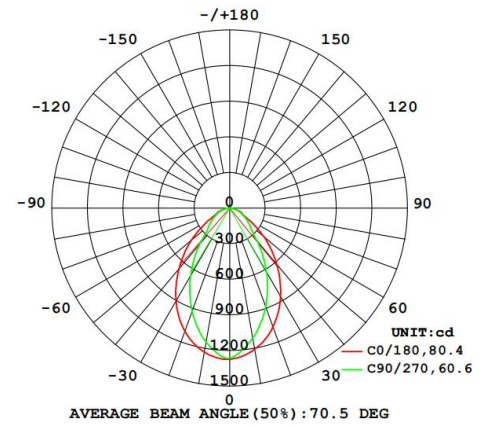

Specification

LS60

- AL6063-T5 aluminum profile with high-quality surface treatment process, multiple colors optional, such as black, white, silver etc.
- High light efficacy design, up to 125 lm/W.
- Five standard corner styles options (L-type, X-type, T-type), realize free splicing in three-dimensional and plane.
- Multiple optical styles optional(diffuser, microprism, grating 12°/24°/38°, asymmetric , double asymmetric), meet the needs of multiple applications.

Optical & electronic data :

								
	Diffuser	Microprism	Louven	Grating 12°	Grating 24°	Grating 38°	Asymmetric	Double asymmetric
1200mm	37W/3885LM	37W/3300LM	38W/2600LM	30W/2850LM	30W/3000LM	30W/2700LM	27W/3100LM	27W/3500LM
2400mm	68W/7150LM	68W/6120LM	/	/	/	/	/	/

Remark :
 1、 the tolerance of output data can be vary up to 10%;
 2、 the output data is typical value;

1.2m luminaire with Diffuser

1.2m luminaire with Microprism

1.2m luminaire with Louven

1.2m luminaire with Grating 12°

1.2m luminaire with Grating 24°

1.2m luminaire with Grating 38°

1.2m luminaire with Asymmetric

1.2m luminaire with Double Asymmetric

Description about label information :

LLS-LH25		sel LIGHTING
Luminous flux(up): 3850LM Luminous flux(down): 5000LM Power(Typ): 40W/M CCT: 6500K CRI: >80 Input voltage: 24VDC	Type: Luminaire Part NO: LLS-LH25FPXB2400-F40W8X-DC SO: NO: Color: Black Cover type: Microprism Size: 25x100x2413mm Date:	
Terminal block not included. Installation must be performed by a qualified person.		