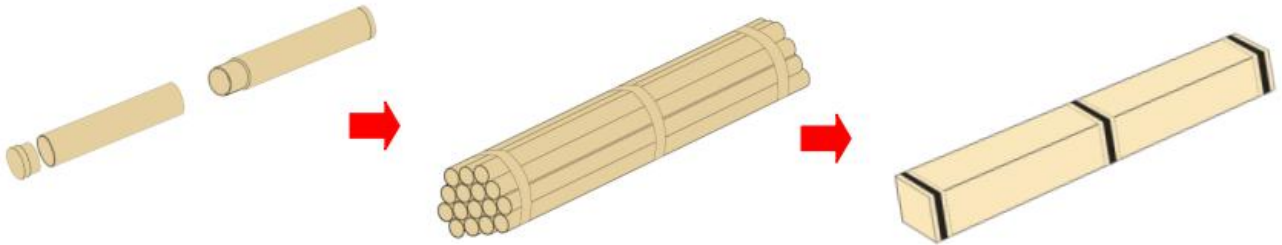

Package

Mode 1 :

Mode 2 :