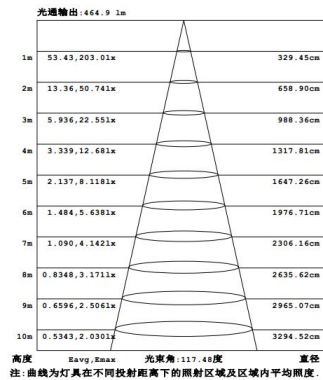

## Details

## Standard Configuration

| Picture   | Item                | Parameter  |
|---|---------------------|--|
|  | ① Profile & Carrier | Material: AL6063-T5<br>Profile weight: 0.473kg/2.5m<br>Size: L2500*W20*H13mm<br>Surface processing: Anodizing  |
|  | ② Cover             | Type: Frosted diffuse<br>Material: PC<br>Light transmittance : 60%<br>Size : L2500*W16.7*H7.8mm<br>(shrink) 0.8mm/m when the temperature rises (drops) 10°C. |
|  | ③ End caps          | Size : L20*W13*H4.5mm  |

## Optional Accessories

| Picture   | Item                         | Parameter  |
|---|------------------------------|--|
|    | ④FPC strip<br>D6280-24V-10mm | Material : FPC , CCT : 2700/3000/4000/6000K ; Ra > 90;<br>Voltage:24V ; Power : 15W/m ; Lumen : 1508Lm/m ; PCB width : 10mm ; Minimum cut : 50mm ; |
|    | ③End cap with hole           | Size : L20*W13*H4.5mm  |
|    | ⑤Clips                       | Size : L21.8*W12*H6.4mm  |
|    | ⑥Clip for 45 degree fixation | Size : L20.2*W12*H19.85mm  |
|  | ⑦Adjustable clips            | Size : L35*W17.7*H22.8mm   |

## Optical Parameter

The testing result of 1M luminaire ( with " D6280-24V-10mm " and diffuser )