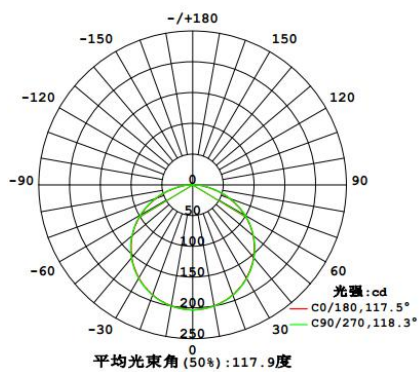

## Details

## Standard Configuration

| Picture   | Item                | Parameter  |
|---|---------------------|--|
|  | ① Profile & Carrier | Material: AL6063-T5<br>Profile weight: 0.473kg/2.5m<br>Size: L2500*W20*H13mm<br>Surface processing: Anodizing  |
|  | ② Cover             | Type: Frosted diffuse<br>Material: PC<br>Light transmittance : 60%<br>Size : L2500*W16.7*H7.8mm<br>(shrink) 0.8mm/m when the temperature rises (drops) 10°C. |
|  | ③ End caps          | Size : L20*W13*H4.5mm  |

## Optional Accessories

| Picture   | Item                         | Parameter  |
|---|------------------------------|--|
|    | ④FPC strip<br>D6280-24V-10mm | Material : FPC , CCT : 2700/3000/4000/6000K ; Ra > 90;<br>Voltage:24V ; Power : 15W/m ; Lumen : 1508Lm/m ; PCB width : 10mm ; Minimum cut : 50mm ; |
|    | ③End cap with hole           | Size : L20*W13*H4.5mm  |
|    | ⑤Clips                       | Size : L21.8*W12*H6.4mm  |
|    | ⑥Clip for 45 degree fixation | Size : L20.2*W12*H19.85mm  |
|  | ⑦Adjustable clips            | Size : L35*W17.7*H22.8mm   |

## Optical Parameter

The testing result of 1M luminaire ( with " D6280-24V-10mm " and diffuser )