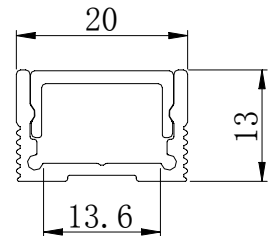

Features

DLS1.0, a special local auxiliary lighting system, can be widely used in various interior decoration scenarios and local light spaces. A touch of auxiliary decorative lighting in addition to the basic lighting creates different atmospheres and visual enjoyment.

Embellish life with light that follows you whenever you go.

- 1、 “Dots-free”lighting
  Perfect homogenous lighting.
- 2、 Various diffuser options
  Several options of diffusers, In various shapes and light distribution plans Complete with everything needed
- 3、 “Two” end caps
  Two options of end cap for two ways of wire outgoing, Close-fitting design without screws makes installation much easier
- 4、 Various installation methods
  A wide range of installation accessories wider applications
- 5、 “One” cut
  Consistent length between diffuser and profile
- 6、 Smart control for unlimited possibilities
  Perfectly match the profiles like customized, Control by hand sweep or touching