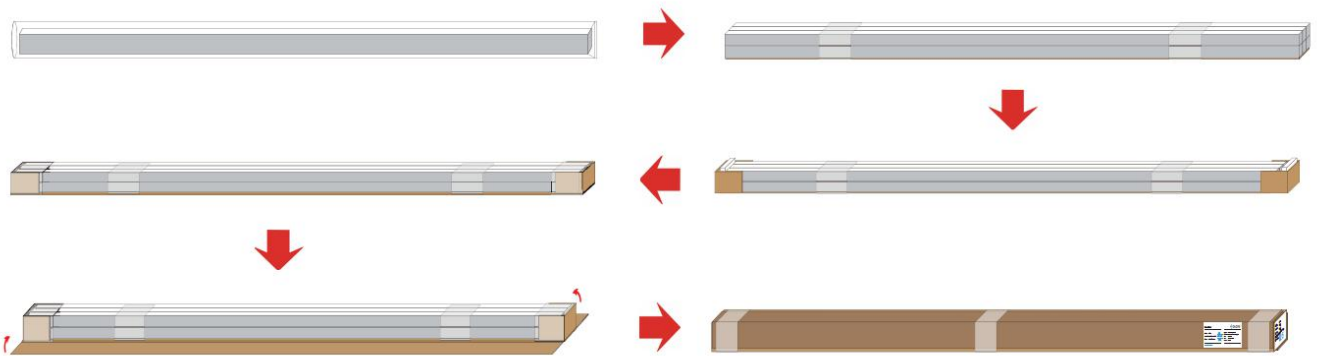

Components	Packaging material	Size(mm)	NW(kg)	GW(kg)	Content
Single piece	Hat box	Φ31mm*2580mm	0.65	1.1	1pcs/box
Whole bundle	Hat box	2580*250*165mm	21.45	38.3	33pcs/box
Whole box packaging	Paper box	2580*95*100mm	9.75	12.75	15pcs/box