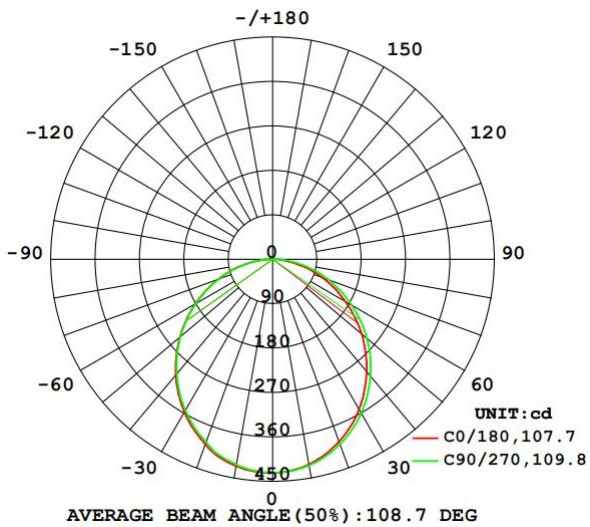

Picture	Item	Parameter
	Pendant cable PN-WA2/4	Steel cable: D1.5*2000/4000mm/maximum load bearing:13Kg
	Pendant cable PN-CA2/4	Size:20AWG\2000mm\maximum load bearing:6.5Kg
	Recessed buckle RE-13	Size : L78*W34*H15mmS
	Connect fitting EX-26	Size : L30*W23.5*H4.6mm
	Surface mounted buckle CL-05	
	⑤Screw set	Size : M3.5*40mm

Optical Parameter

AS3535-1000 module/DT8140-24V-20mm light source, frosted diffuser