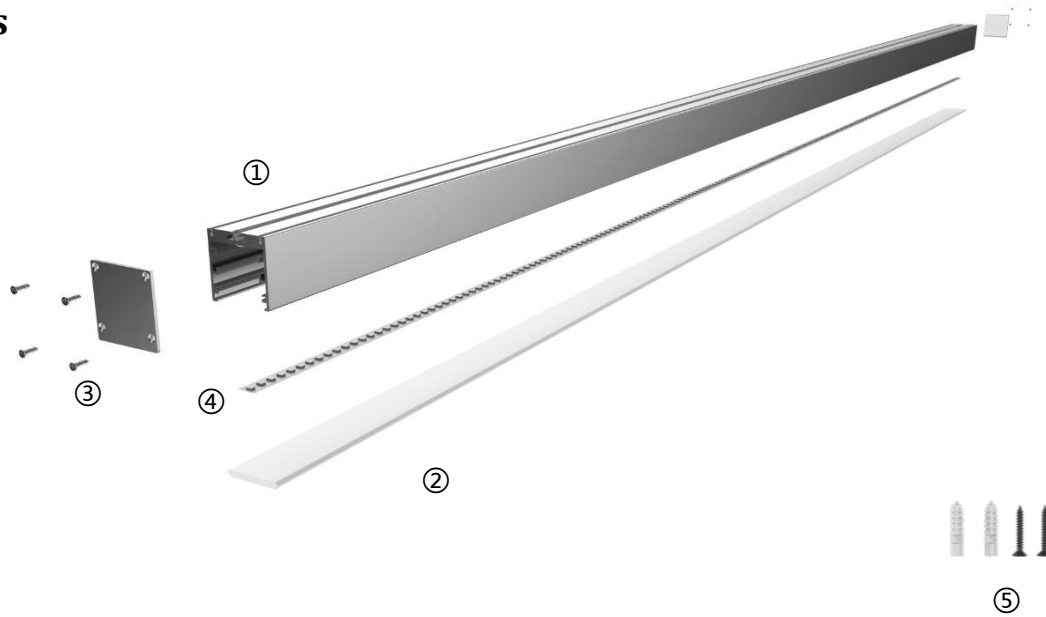

Specification

Curve Lighting System

AS3535-2500

AS3535-2500

Features

- Various installation ways: pendant, recessed and surface mounted
- Ever-changing shapes generated by means of super free application and connections of lines and arcs
- Flexible diffuser making it easy for installation without connections for over length application and light leakage
- Specially designed light source with diffusers producing homogeneous and soft lighting
- AL6063-T5 aluminum profile with high-quality surface treatment and three optional colors of black, white and silver

Details

Optional Accessories

Picture	Item	Parameter
	①Profile	Material : AL6063-T5 Profile weight : 1.99kg/2.5M Size : L2500*W35*H35mm Surface processing: Spray
	②Cover	Size : L20000*W32*H3.5mm Light transmittance: 60%
	③End cap	Size : L35*W35*H1.5mm
	④Rigid modular DY8140-24V-20mm	Material : AL,CCT:1900/2300/2700/3000/3500/4000/5000/6000K ; CRI > 80 ; Voltage : 24V ; Power : 9.6W/pcs ; Lumen : 1060Lm/pcs ; Width : 20mm ; Minimum cutting unit : 14LEDs/100mm ;
	④Flexible modular DT8140-24V-20mm	Material : FPC,CCT:1900/2300/2700/3000/3500/4000/5000/6000K ; CRI > 80 ; Voltage : 24V ; Power : 19.2W/M ; Lumen : 2490Lm/M ; Width : 20mm ; Minimum cutting unit : 14LEDs/100mm ;

Picture	Item	Parameter
	Pendant cable PN-WA2/4	Steel cable: D1.5*2000/4000mm/maximum load bearing:13Kg
	Pendant cable PN-CA2/4	Size:20AWG\2000mm\maximum load bearing:6.5Kg
	Recessed buckle RE-13	Size : L78*W34*H15mmS
	Connect fitting EX-26	Size : L30*W23.5*H4.6mm
	Surface mounted buckle CL-05	
	⑤Screw set	Size : M3.5*40mm

Optical Parameter

AS3535-1000 module/DT8140-24V-20mm light source, frosted diffuser

Package

Components	Packaging material	Size(mm)	NW(kg)	GW(kg)	Content
2500	Hat box	2580*150*108mm	24	27	12pcs/box