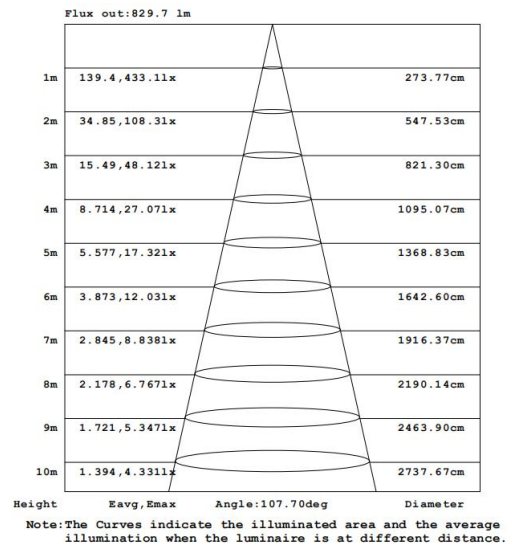

Picture	Item	Parameter
	Pendant cable PN-WA2/4	Steel cable: D1.5*2000/4000mm/maximum load bearing:13Kg
	Pendant cable PN-CA2/4	Size:20AWG\2000mm\maximum load bearing:6.5Kg
	Recessed buckle RE-13	Size : L78*W34*H15mmS
	Connect fitting EX-26	Size : L30*W23.5*H4.6mm
	Surface mounted buckle CL-05	
	⑤Screw set	Size : M3.5*40mm

Optical Parameter

AS3535-1000 module/DT8140-24V-20mm light source, frosted diffuser