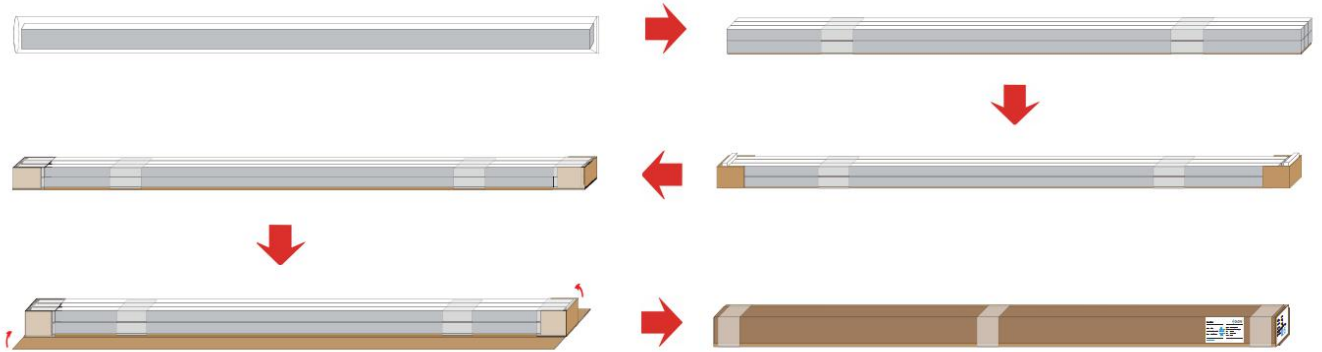

Package

Components	Packaging material	Size(mm)	NW(kg)	GW(kg)	Content
2500	Hat box	2580*150*108mm	24	27	12pcs/box