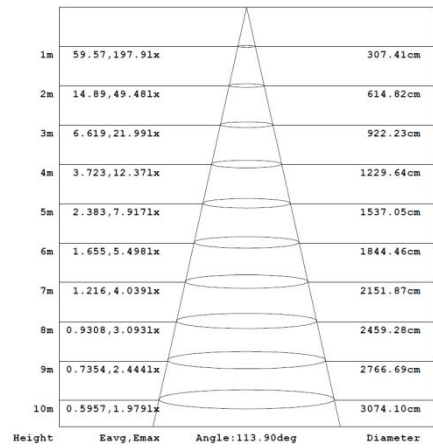

Details

Standard Configuration

Picture	Item	Parameter
	①Profile	Material: AL6063-T5 Profile weight: 0.775kg/2.5m Size: L2500*W30*H30mm Surface processing: Anodizing
	②Cover	Type: Frosted diffuse Material: PC Light transmittance : 85% Size : L2500*W29.2*H29.2mm (shrink) 0.8mm/m when the temperature rises (drops) 10°C.
	③End caps	Size : L30*W30*H5mm

Optional Accessories

Picture	Item	Parameter
	④FPC strip D6280-24V-10mm	Material : FPC , CCT : 2700/3000/4000/6000K ; Ra > 90; Voltage:24V ; Power : 15W/m ; Lumen : 1508Lm/m ; PCB width : 10mm ; Minimum cut : 50mm ;
	⑤End cap with hole	Size : L30*W30*H5mm
	⑥clips	Size : L31*W31*H14mm

Optical Parameter

The testing result of 1M luminaire (with " D6280-24V-10mm " and diffuser)

Package

Mode 1 :

Mode 2 :

Components	Packaging material	Size(mm)	NW(kg)	GW(kg)	Content
Single piece	Hat box	2580*52*43mm	1.07	2.27	1pcs/box
Whole bundle	Hat box	2580*250*165mm	12.84	29.24	12pcs/box
Whole box packaging	Paper box	2580*95*100mm	4.28	7.28	4pcs/box