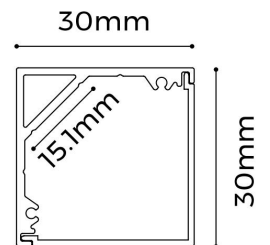

Details

Standard Configuration

Picture	Item	Parameter
	①Profile	Material: AL6063-T5 Profile weight: 0.775kg/2.5m Size: L2500*W30*H30mm Surface processing: Anodizing
	②Cover	Type: Frosted diffuse Material: PC Light transmittance : 85% Size : L2500*W29.2*H29.2mm (shrink) 0.8mm/m when the temperature rises (drops) 10°C.
	③End caps	Size : L30*W30*H5mm

Optional Accessories

Picture	Item	Parameter
	④FPC strip D6280-24V-10mm	Material : FPC , CCT : 2700/3000/4000/6000K ; Ra > 90; Voltage:24V ; Power : 15W/m ; Lumen : 1508Lm/m ; PCB width : 10mm ; Minimum cut : 50mm ;
	⑤End cap with hole	Size : L30*W30*H5mm
	⑥clips	Size : L31*W31*H14mm

Optical Parameter

The testing result of 1M luminaire (with " D6280-24V-10mm " and diffuser)

Package

Mode 1 :

Mode 2 :

Components	Packaging material	Size(mm)	NW(kg)	GW(kg)	Content
Single piece	Hat box	2580*52*43mm	1.07	2.27	1pcs/box
Whole bundle	Hat box	2580*250*165mm	12.84	29.24	12pcs/box
Whole box packaging	Paper box	2580*95*100mm	4.28	7.28	4pcs/box