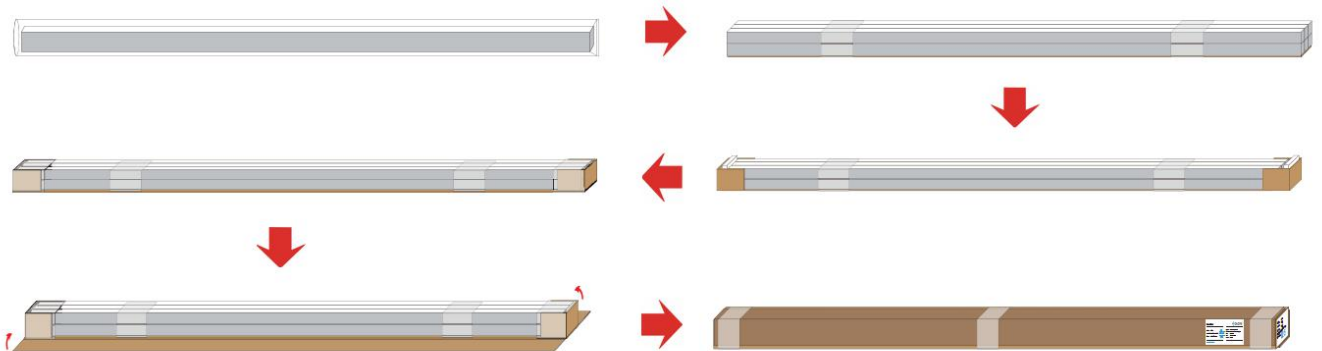

Details

Standard Configuration

Picture	Item	Parameter
	①Profile	Material: AL6063-T5 Profile weight: 0.775kg/2.5m Size: L2500*W30*H30mm Surface processing: Anodizing
	②Cover	Type: Frosted diffuse Material: PC Light transmittance : 85% Size : L2500*W29.2*H29.2mm (shrink) 0.8mm/m when the temperature rises (drops) 10°C.
	③End caps	Size : L30*W30*H5mm

Optional Accessories

Picture	Item	Parameter
	④FPC strip D6280-24V-10mm	Material : FPC , CCT : 2700/3000/4000/6000K ; Ra > 90; Voltage:24V ; Power : 15W/m ; Lumen : 1508Lm/m ; PCB width : 10mm ; Minimum cut : 50mm ;
	⑤End cap with hole	Size : L30*W30*H5mm
	⑥clips	Size : L31*W31*H14mm

Optical Parameter

The testing result of 1M luminaire (with " D6280-24V-10mm " and diffuser)

Package

Mode 1 :

Mode 2 :

Components	Packaging material	Size(mm)	NW(kg)	GW(kg)	Content
Single piece	Hat box	2580*52*43mm	1.07	2.27	1pcs/box
Whole bundle	Hat box	2580*250*165mm	12.84	29.24	12pcs/box
Whole box packaging	Paper box	2580*95*100mm	4.28	7.28	4pcs/box