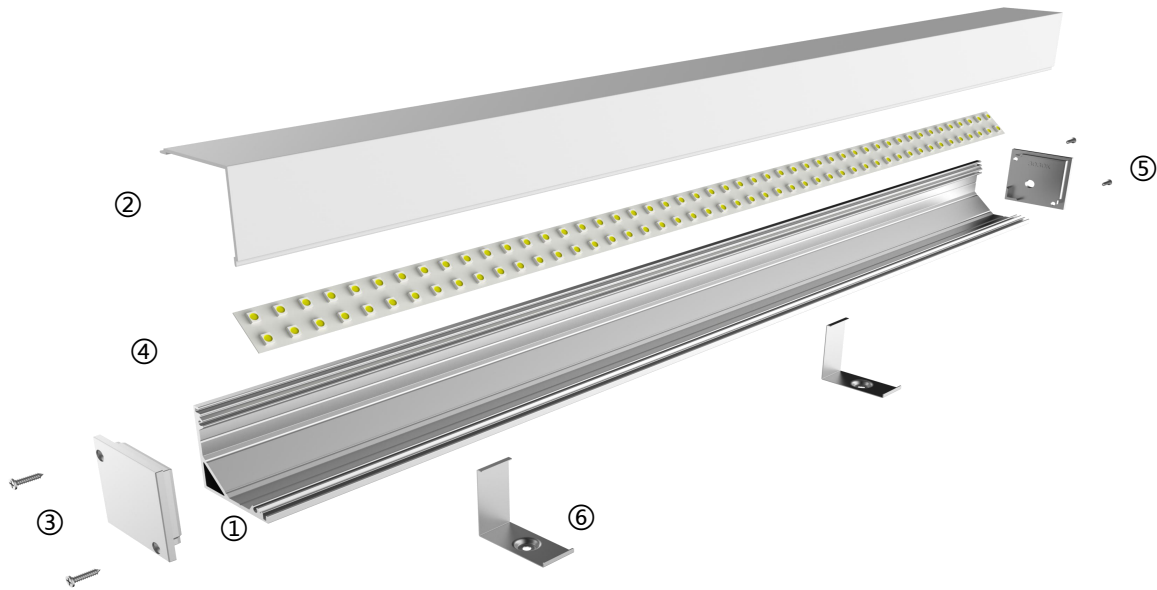

Specification

Integrated Furniture Lighting

LG3030K

LG3030K

Features

DLS1.0, a special local auxiliary lighting system, can be widely used in various interior decoration scenarios and local light spaces. A touch of auxiliary decorative lighting in addition to the basic lighting creates different atmospheres and visual enjoyment.

Embellish life with light that follows you whenever you go.

- 1、 “Dots-free” lighting
Perfect homogenous lighting.
- 2、 Various diffuser options
Several options of diffusers, In various shapes and light distribution plans Complete with everything needed
- 3、 “Two” end caps
Two options of end cap for two ways of wire outgoing, Close-fitting design without screws makes installation much easier
- 4、 Various installation methods
A wide range of installation accessories wider applications
- 5、 “One” cut
Consistent length between diffuser and profile
- 6、 Smart control for unlimited possibilities
Perfectly match the profiles like customized, Control by hand sweep or touching

Details

Standard Configuration

Picture	Item	Parameter
	①Profile	Material: AL6063-T5 Profile weight: 0.775kg/2.5m Size: L2500*W30*H30mm Surface processing: Anodizing
	②Cover	Type: Frosted diffuse Material: PC Light transmittance : 85% Size : L2500*W29.2*H29.2mm (shrink) 0.8mm/m when the temperature rises (drops) 10°C.
	③End caps	Size : L30*W30*H5mm

Optional Accessories

Picture	Item	Parameter
	④FPC strip D6280-24V-10mm	Material : FPC , CCT : 2700/3000/4000/6000K ; Ra > 90; Voltage:24V ; Power : 15W/m ; Lumen : 1508Lm/m ; PCB width : 10mm ; Minimum cut : 50mm ;
	⑤End cap with hole	Size : L30*W30*H5mm
	⑥clips	Size : L31*W31*H14mm