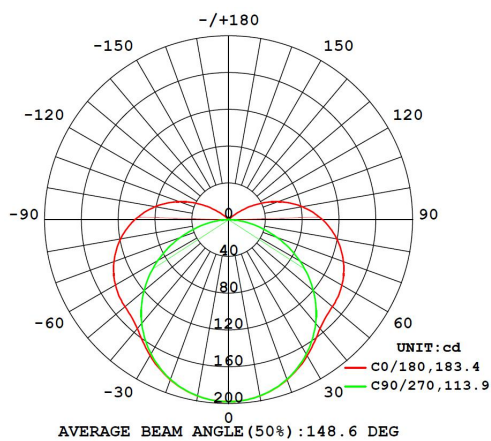

Details

Standard Configuration

Picture	Item	Parameter
	①Profile	Material: AL6063-T5 Profile weight: 0.775kg/2.5m Size: L2500*W30*H30mm Surface processing: Anodizing
	②Cover	Type: Frosted diffuse Material: PC Light transmittance : 85% Size : L2500*W29.2*H29.2mm (shrink) 0.8mm/m when the temperature rises (drops) 10°C.
	③End caps	Size : L30*W30*H5mm

Optional Accessories

Picture	Item	Parameter
	④FPC strip D6280-24V-10mm	Material : FPC , CCT : 2700/3000/4000/6000K ; Ra > 90; Voltage:24V ; Power : 15W/m ; Lumen : 1508Lm/m ; PCB width : 10mm ; Minimum cut : 50mm ;
	⑤End cap with hole	Size : L30*W30*H5mm
	⑥clips	Size : L31*W31*H14mm

Optical Parameter

The testing result of 1M luminaire (with " D6280-24V-10mm " and diffuser)

Package

Mode 1 :

Mode 2 :

Components	Packaging material	Size(mm)	NW(kg)	GW(kg)	Content
Single piece	Hat box	2580*52*43mm	1.07	2.27	1pcs/box
Whole bundle	Hat box	2580*250*165mm	12.84	29.24	12pcs/box
Whole box packaging	Paper box	2580*95*100mm	4.28	7.28	4pcs/box